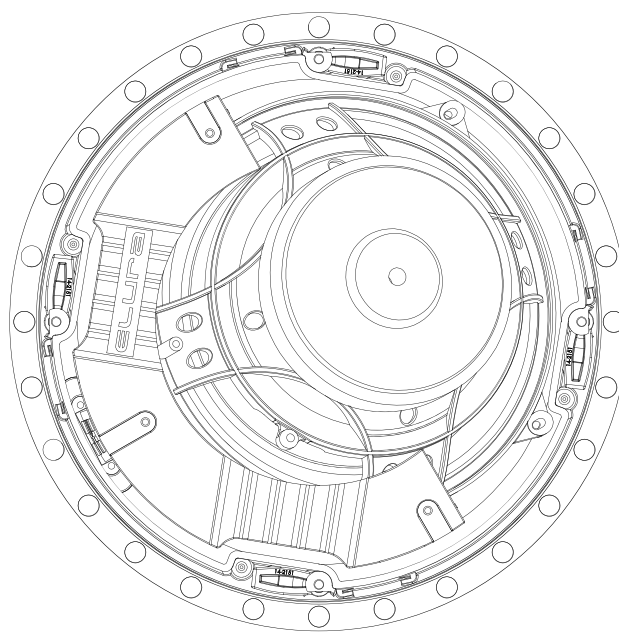

S8LCR

ELURA

SPEAKERS BY SONANCE®