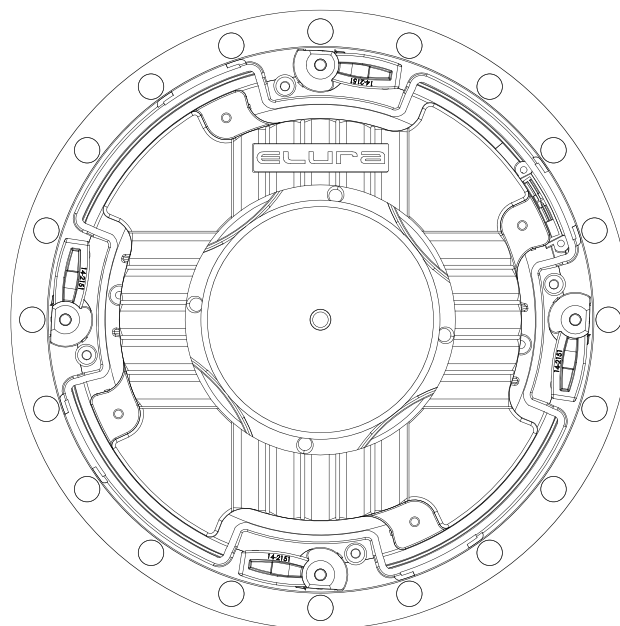

S6.5

**ELURA**

SPEAKERS BY SONANCE®