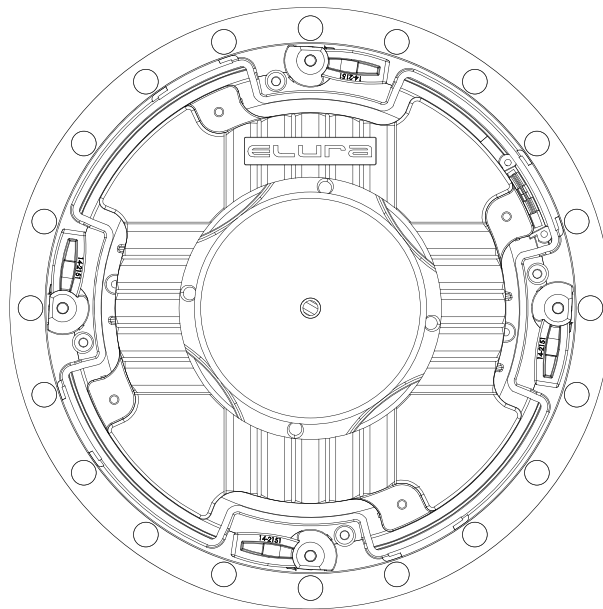

S6.5ST

ELURA

SPEAKERS BY SONANCE®