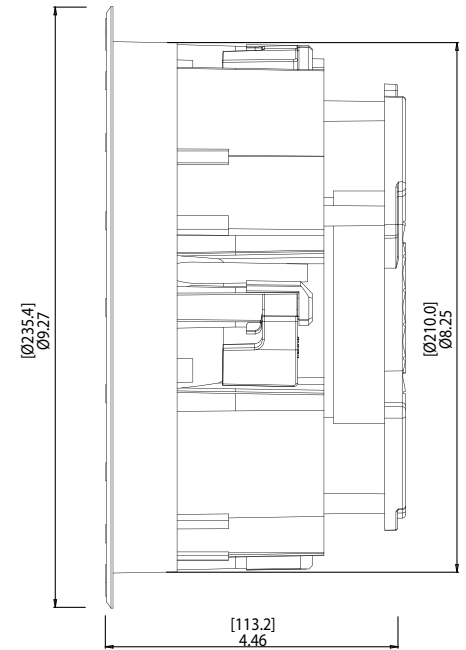

S6.5ST

ELURA

SPEAKERS BY SONANCE®