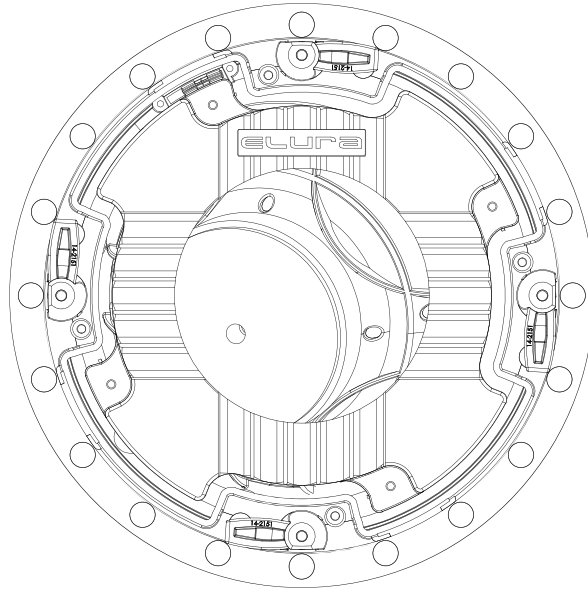

S6.5LCR

ELURA

SPEAKERS BY SONANCE®