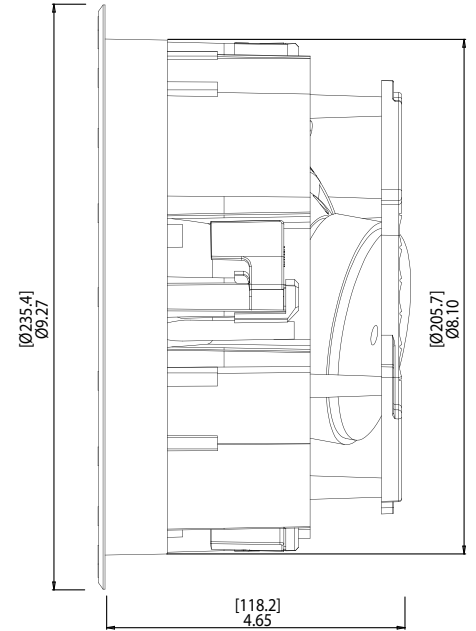

S6.5LCR

ELURA

SPEAKERS BY SONANCE®