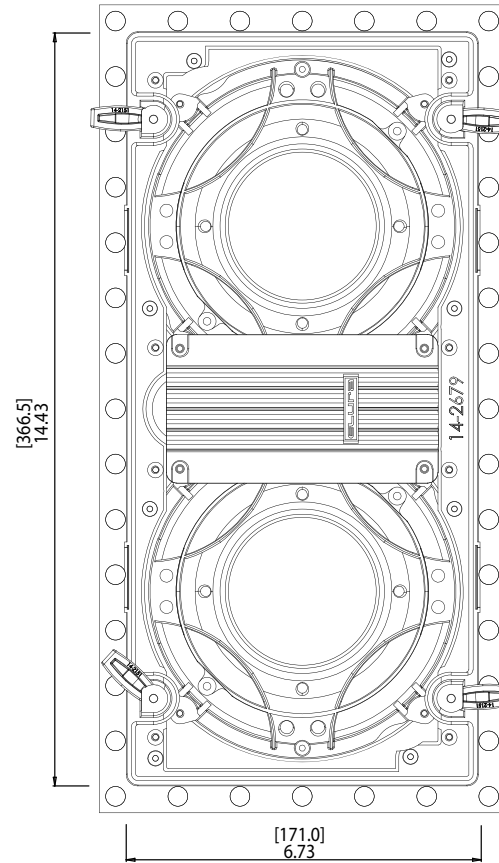

S6.5LCRIW

ELURA

SPEAKERS BY SONANCE®