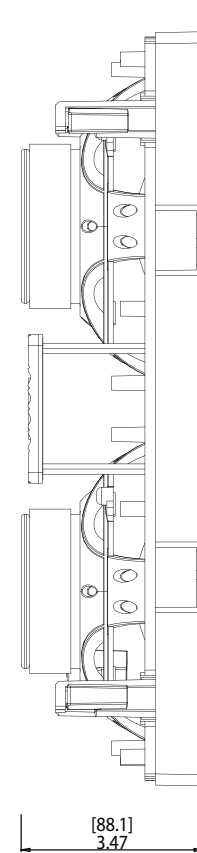

S6.5LCRIW

ELURA

SPEAKERS BY SONANCE®