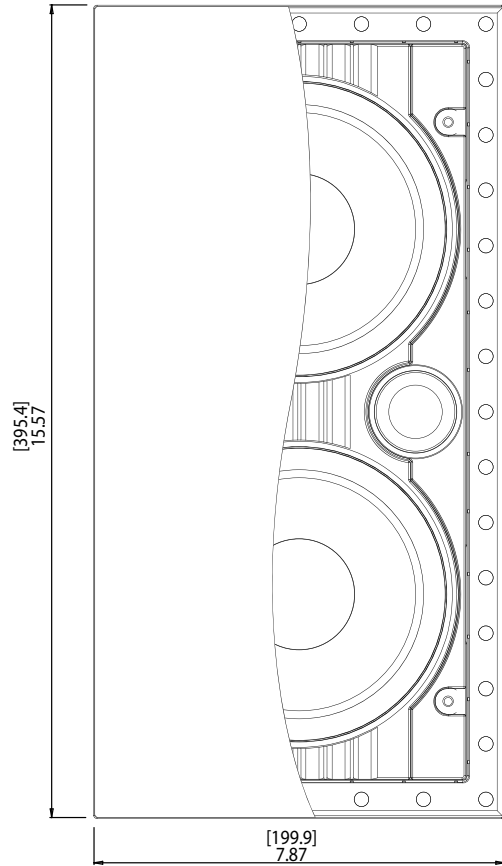

S6.5LCRIW

ELURA

SPEAKERS BY SONANCE®