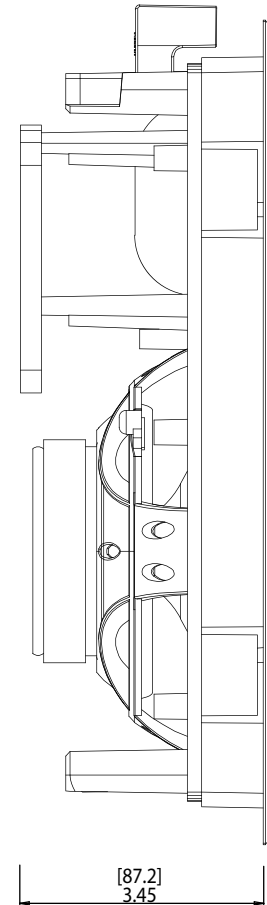

S6.5IW

**ELURa**

SPEAKERS BY SONANCE®