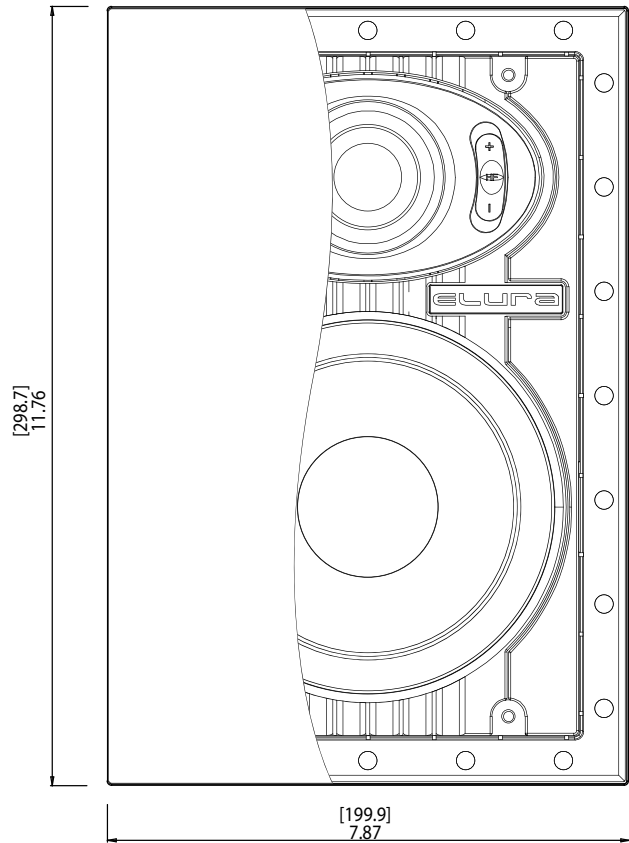

S6.5IW

**ELURa**

SPEAKERS BY SONANCE®