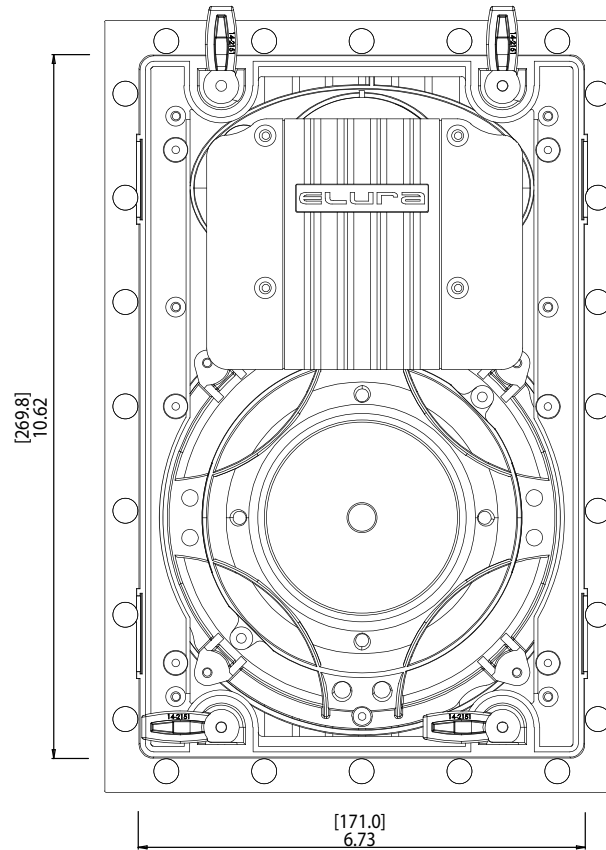

S6.5IW

**ELURa**

SPEAKERS BY SONANCE®