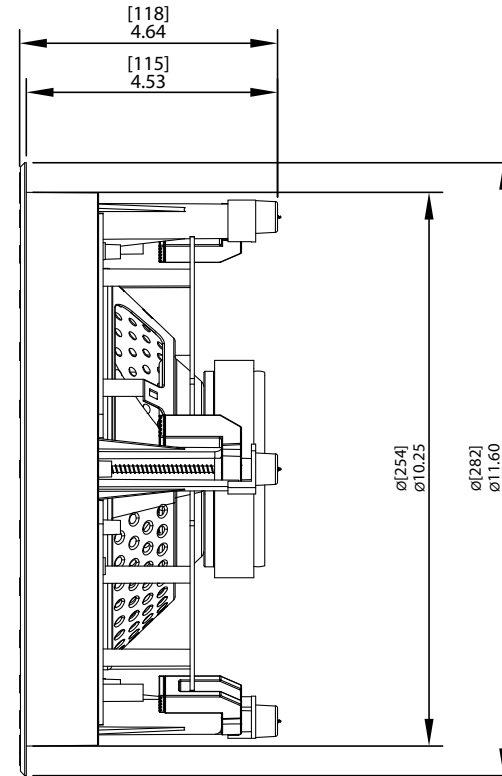

R8Z.2

in-ceiling, 2-way zero bezel speaker, pair

zero bezel grille, high frequency attenuation switch

woofer: 8" compression molded, talc-filled, polycarbonate cone with rubber surround

tweeter: 1" fluid-cooled tetron dome, pivoting

power: 5-120 watts

freq response: 42-20 kHz

overall dimensions: Ø11.60" x 4.64"

impedance: 8Ω

sensitivity: 91 dB

cutout dimensions: Ø10.25"

ELURa

SOUND + PERFORMANCE