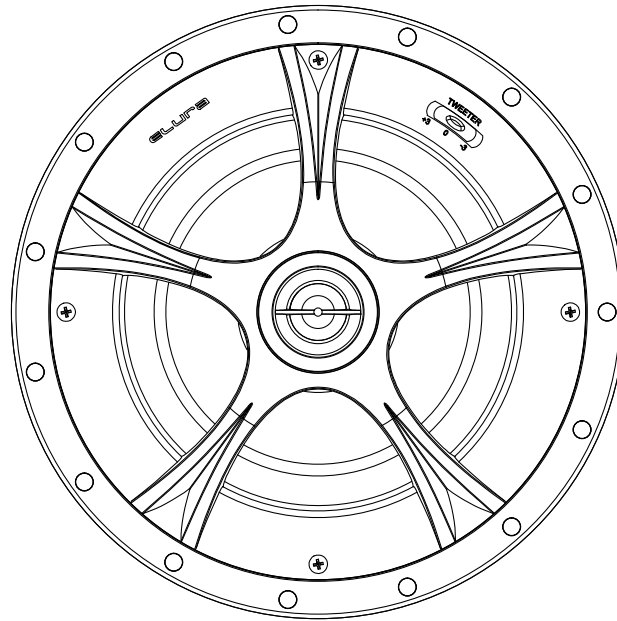

R8Z.2

in-ceiling, 2-way zero bezel speaker, pair

zero bezel grille, high frequency attenuation switch

woofer: 8" compression molded, talc-filled, polycarbonate cone with rubber surround

tweeter: 1" fluid-cooled tetron dome, pivoting

power: 5-120 watts

freq response: 42-20 kHz

overall dimensions: Ø11.60" x 4.64"

impedance: 8Ω

sensitivity: 91 dB

cutout dimensions: Ø10.25"

ELURa

SOUND + PERFORMANCE