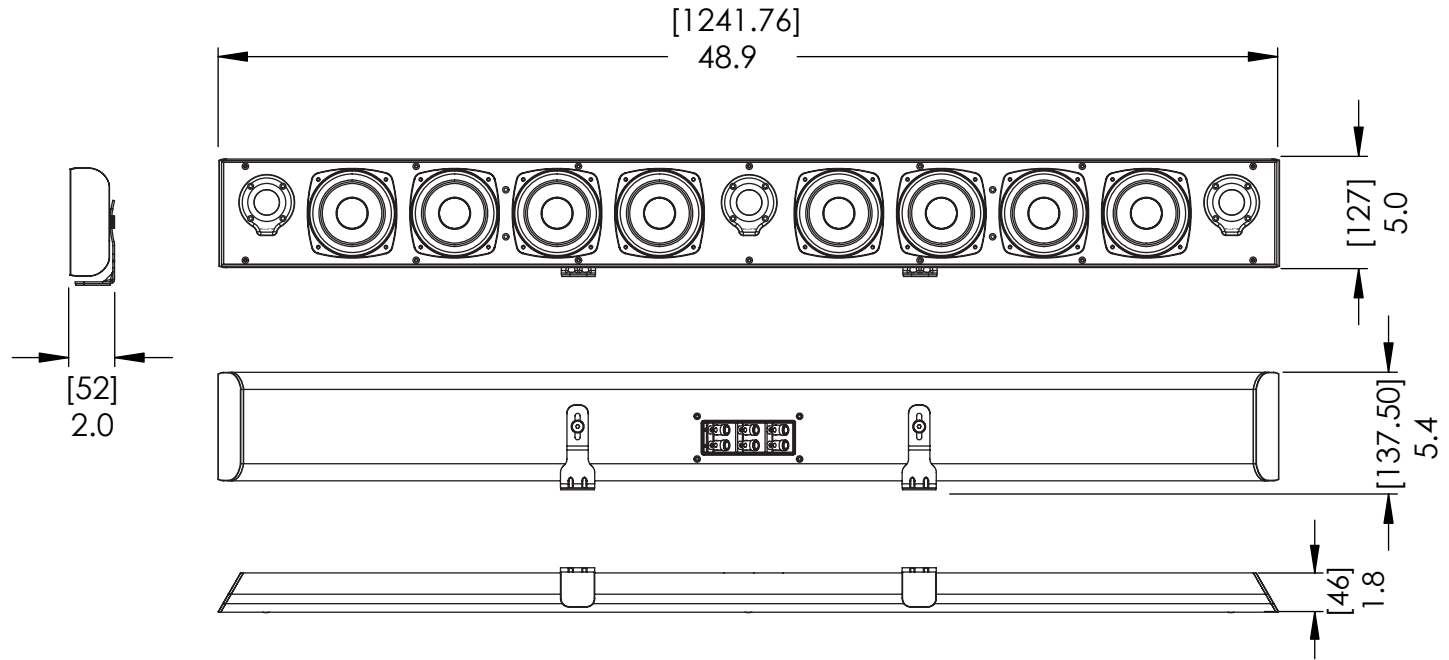

SBR1

SBR1

Speaker Type: 3-Channel Passive Soundbar

Woofer: (4) 4" woofers

Tweeters: (3) 1" soft dome tweeters

Wall Mount & Desk Mount included

Finish Dimensions: 5.4" (137.5) x 48.9" (1241.8) x 1.8" (46)

Radiators: (4) 4" passive radiators

Grille: Magnetic grille

ELURA

SOUND + PERFORMANCE