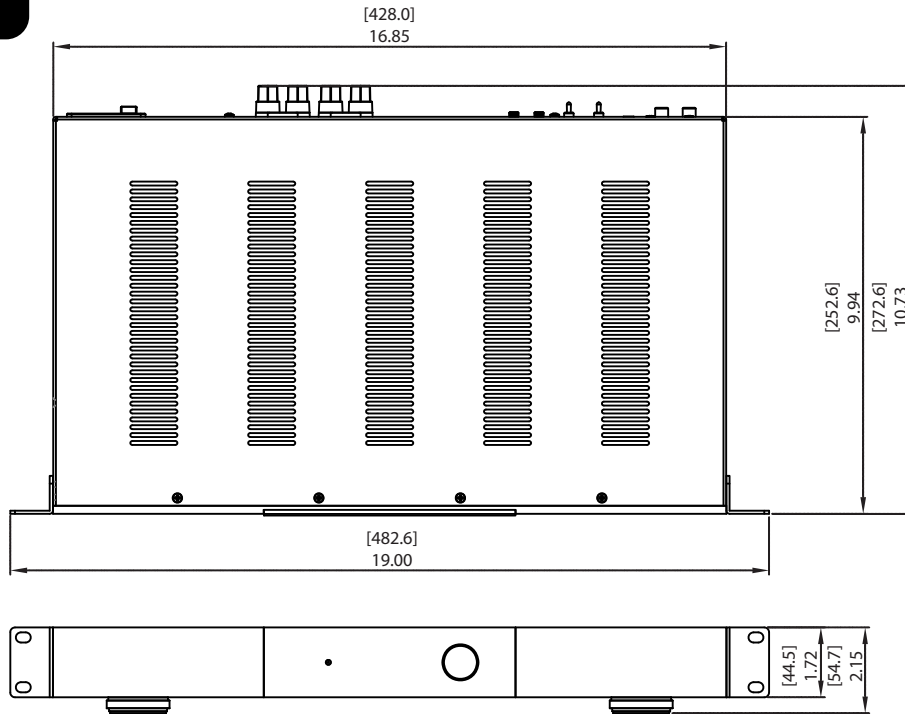

AMP500/1

AMPLIFIER SPECIFICATIONS

AMP500/1

Number of Channels: 1

Power Output: 500 watt @ 4 ohm Stereo

Crossover: Variable Low Pass

Inputs: 1 RCA Input

Outputs: 1 Stereo RCA Output

Trigger: 12 Volts In/Out

Dimensions: 19.00" x 2.15" x 10.73"

Rack Unit: 1U Chassis

ELURA

SOUND + PERFORMANCE