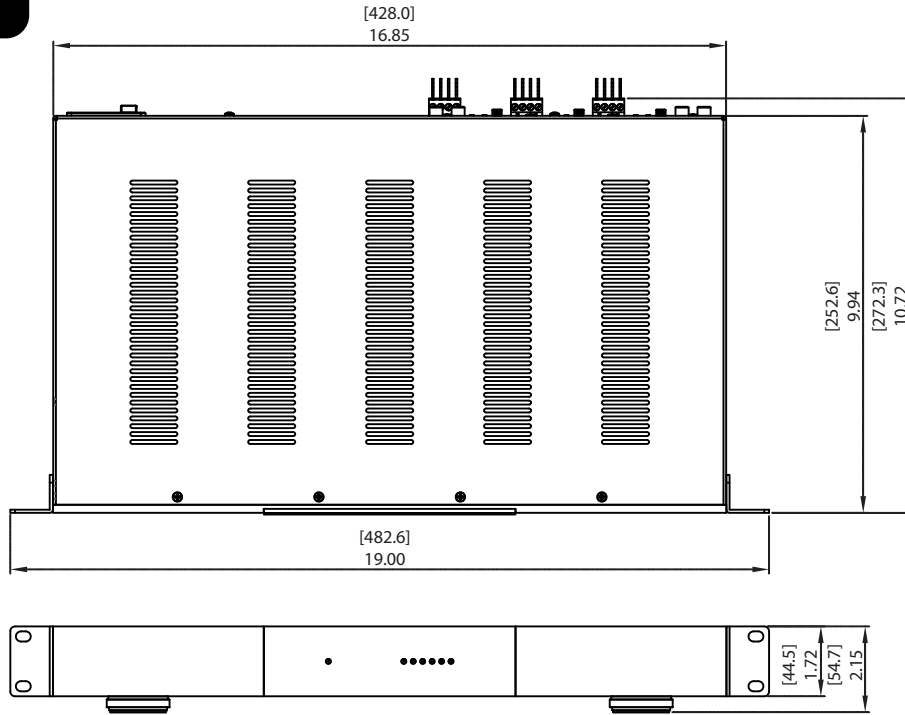

## AMPLIFIER SPECIFICATIONS

AMP50/6

Number of Channels: 6

Power Output: 50 watt @ 4 ohm Stereo, 100 watt @ 8 ohm Stereo

Crossover: High, Low & Full Range

Inputs: 2 Global Inputs

Outputs: 2 Stereo Output (On Channels 1 & 2)

Trigger: 12 Volts In/Out

Dimensions: 19.00" x 2.15" x 10.72"

Rack Unit: 1U Chassis