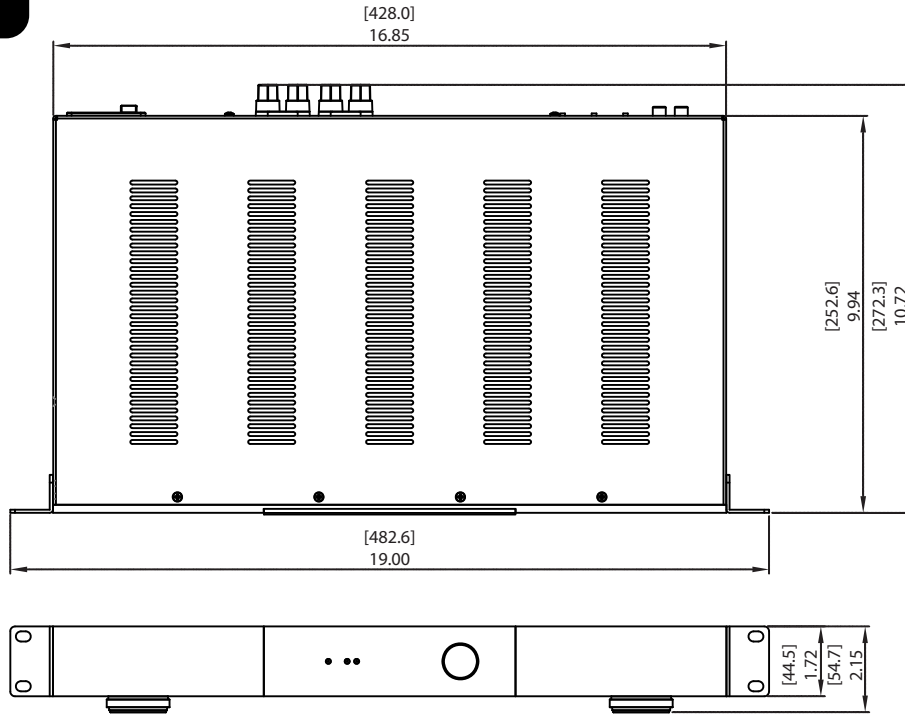

AMP150/2

AMPLIFIER SPECIFICATIONS

AMP150/2

Number of Channels: 2

Power Output: 150 watt @ 4 ohm Stereo, 300 watts @ 8 ohm bridged

Crossover: High, Low & Full Range

Inputs: 1 Stereo Input

Outputs: 1 Stereo Output

Trigger: 12 Volts In/Out

Dimensions: 19.00" x 2.15" x 10.72"

Rack Unit: 1U Chassis

ELURA

SOUND + PERFORMANCE